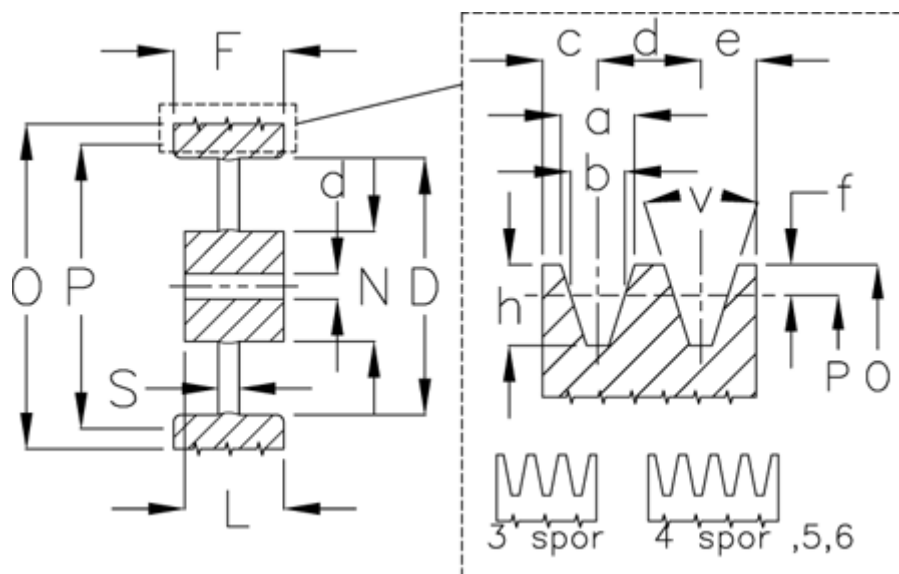

Article number: 60410142505

Description: V-belt pulley, no bore B 425/5

Measures

D	= 383	S	= 26
d	= 25	Type = B	
F	= 101.0		
L	= 85		
N	= 112		
Number of ribs	= 5		
O	= 432.0		
P	= 425		